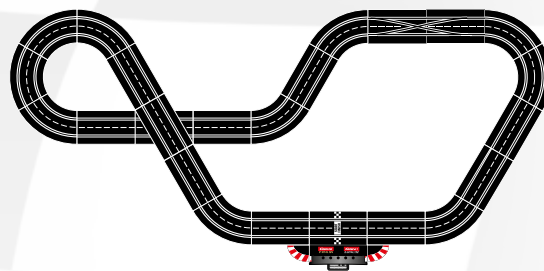

■
↔ 321 x 152 cm · 10.53 x 5 ft.
□ 8,0 m · 26.25 ft.

20026955