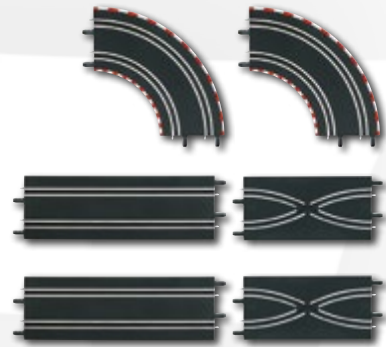

**Action Pack Jump Ramp**

and Landing Ramp, 6 x straights 342 mm/13.46 in.

20061600

**Ausbauset 1**

2 x Kurven 1/90°, 2 x Spurwechsel, 2 x Geraden 342 mm

**Extension set 1**

2 x curves 1/90°, 2 x lane change sections, 2 x straights 342 mm/13.46 in.