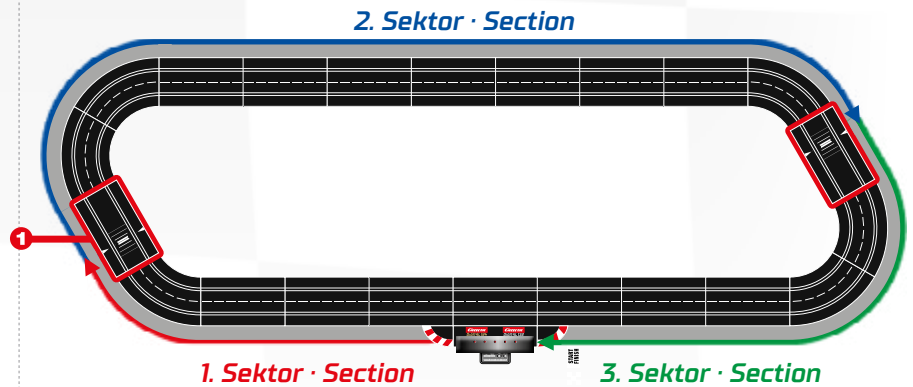

„FOLGE UNS UND TEILE RENNERGEBNISSE MIT DEINEN FREUNDEN!“
“FOLLOW US AND SHARE RACE RESULTS WITH YOUR FRIENDS!”