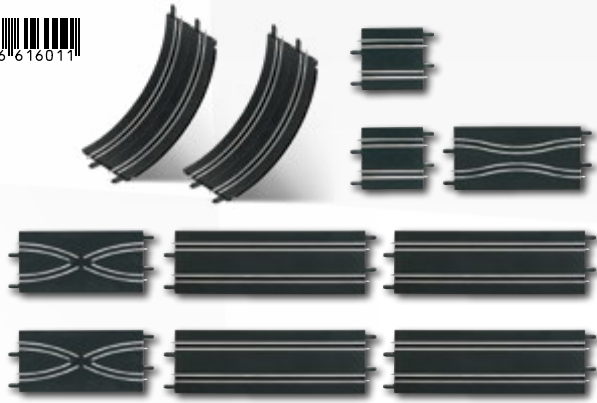

Extension set 1

2 x curves 1/90°, 2 x lane change sections, 2 x straights 342 mm/13.46 in.

20061601

Ausbauset 2

4 x Geraden 342 mm, 2 x Geraden 114 mm, 2 x Fly Over inkl. Stützen, 1 x Engstelle, 2 x Spurwechsel

Extension set 2

4 x straights 342 mm/13.46 in., 2 x straights 114 mm/4.48 in., 2 x fly over incl. supports, 1 x narrow section, 2 x lane change sections

20061614