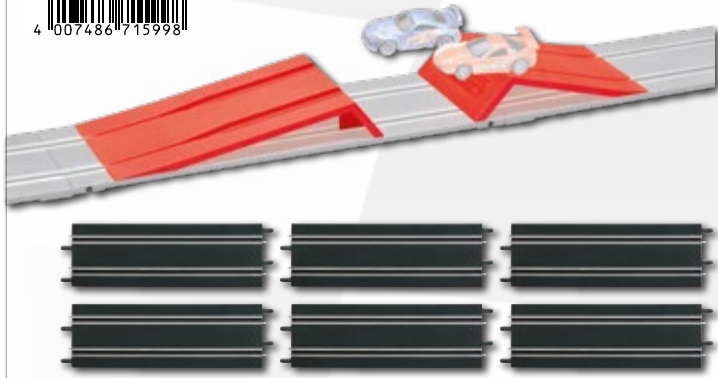

20071599

Action Pack Sprungschanze

mit Landerampe, 6 x Geraden 342 mm

Action Pack Jump Ramp

and Landing Ramp, 6 x straights 342 mm/13.46 in.

20061600