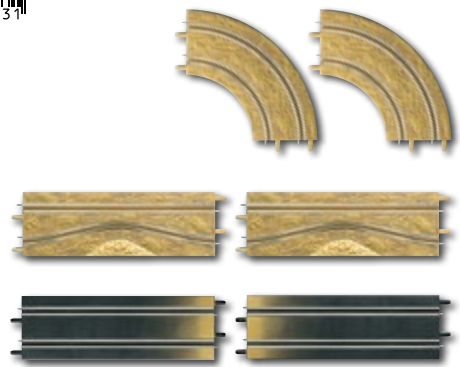

Rally Ausbauset

2 x Rally Kurven 1/90°, 2 x Rally Engstellen, 2 x Übergangsgeraden 342 mm

Rally extension set

2 x Rallye curves 1/90°, 2 x Rallye narrow sections, 2 x crossover straights 342 mm/13.46 in.